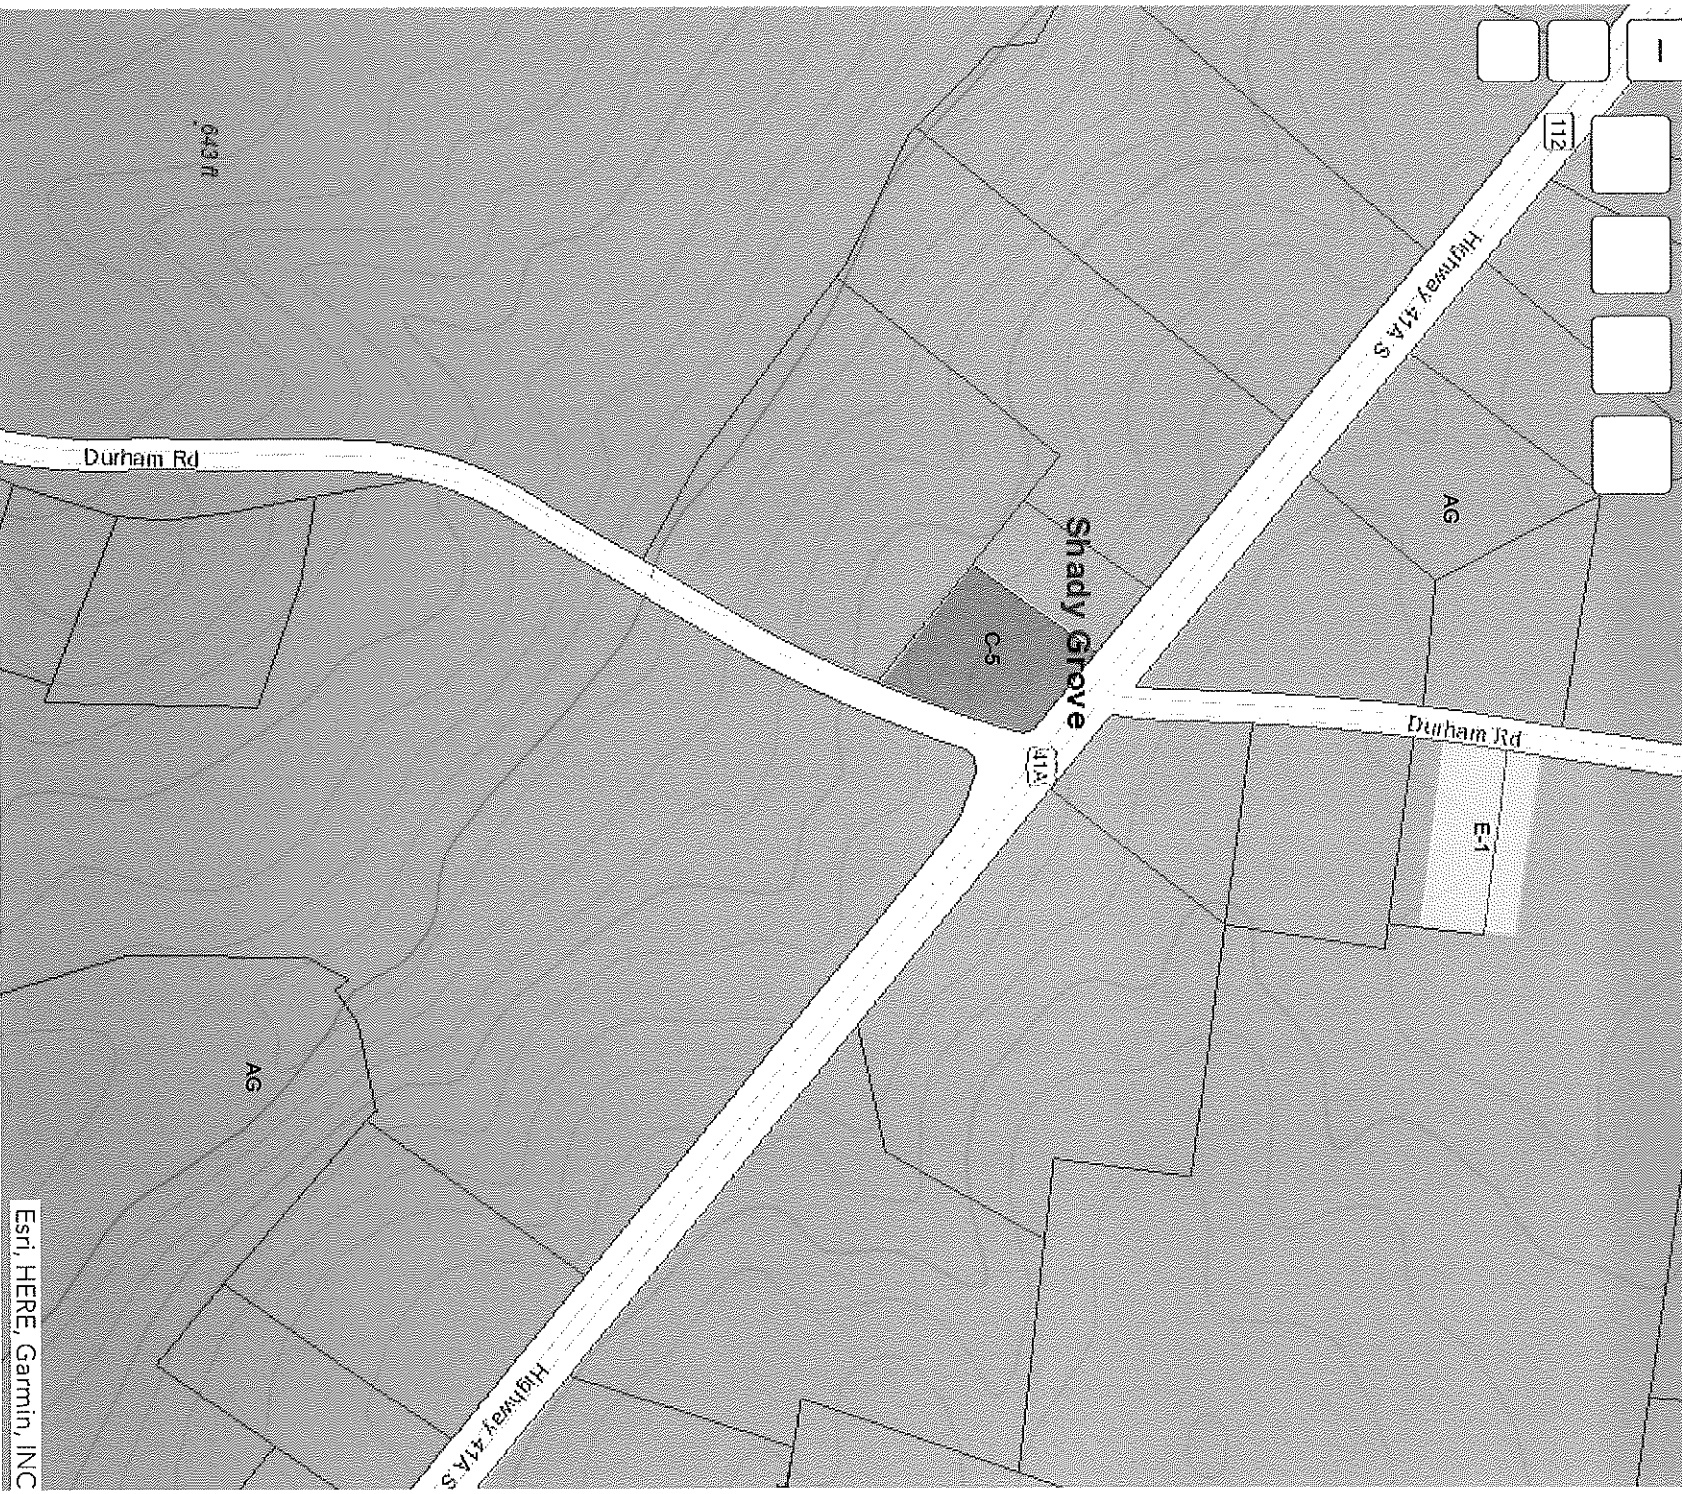

Clarksville-Montgomery County Zoning

Find address or place

300ft

-87.17636482 Degrees

Esri, HERE, Garmin, INC